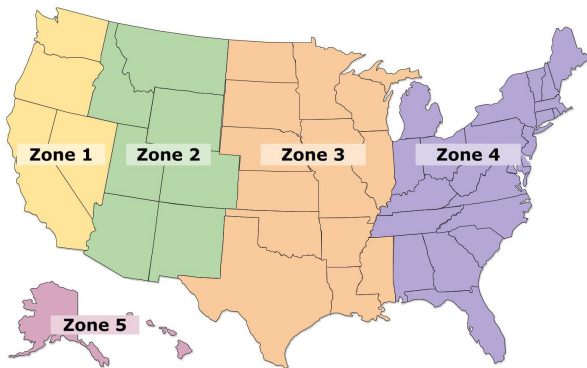

# vinSUITE Simple Shipping Rates

WINE SHIPPING					
	Zone 1	Zone 2	Zone 3	Zone 4	Zone 5
Service Type: Ground					
1-3 Bottles	\$18.00	\$20.00	\$22.00	\$25.00	N/A
4-6 Bottles	\$20.00	\$26.00	\$36.00	\$42.00	N/A
7-12 Bottles	\$36.00	\$46.00	\$64.00	\$76.00	N/A
Service Type: 2 Day					
1-3 Bottles	\$30.00	\$39.00	\$54.00	\$57.00	\$69.00
4-6 Bottles	\$42.00	\$66.00	\$99.00	\$105.00	\$108.00
7-12 Bottles	\$82.00	\$112.00	\$180.00	\$189.00	\$197.00

NON-WINE ITEM SHIPPING					
	Zone 1	Zone 2	Zone 3	Zone 4	Zone 5
Service Type: Ground					
0.01 - 2 lbs	\$10.00	\$11.00	\$11.00	\$12.00	\$36.00
2.01 - 3 lbs	\$11.00	\$12.00	\$13.00	\$15.00	\$45.00
3.01 - 5 lbs	\$12.00	\$14.00	\$15.00	\$17.00	\$48.00
5.01-8 lbs	\$13.00	\$16.00	\$18.00	\$20.00	\$60.00
8.01 - 10 lbs	\$14.00	\$17.00	\$20.00	\$22.00	\$70.00
10.01 - 12 lbs	\$15.00	\$19.00	\$24.00	\$27.00	\$79.00
12.01 - 15 lbs	\$16.00	\$21.00	\$29.00	\$34.00	\$88.00
15.01 - 18 lbs	\$17.00	\$22.00	\$34.00	\$39.00	\$104.00
18.01 - 21 lbs	\$18.00	\$26.00	\$38.00	\$44.00	\$117.00
21.01 - 25 lbs	\$20.00	\$30.00	\$44.00	\$52.00	\$128.00
Service Type: 2 Day					

Shipping From: West

Shipping From: East

Shipping From: North

Shipping From: South

**\*If you want to customize your shipping rates, you will need to fill out the full States and Shipping Rates worksheet.**