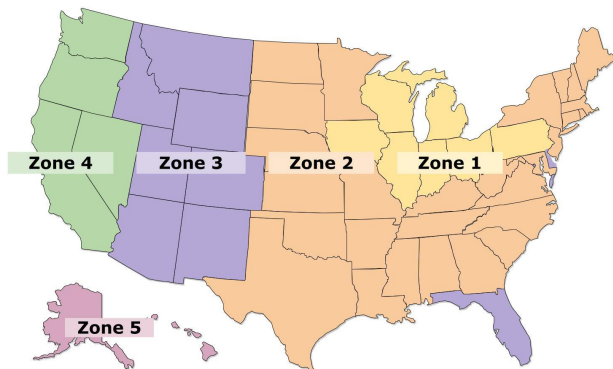

# vinSUITE Simple Shipping Rates

WINE SHIPPING					
	Zone 1	Zone 2	Zone 3	Zone 4	Zone 5
Service Type: Ground					
1-3 Bottles	\$18.00	\$20.00	\$22.00	\$25.00	N/A
4-6 Bottles	\$20.00	\$26.00	\$36.00	\$42.00	N/A
7-12 Bottles	\$36.00	\$46.00	\$64.00	\$76.00	N/A
Service Type: 2 Day					
1-3 Bottles	\$30.00	\$39.00	\$54.00	\$57.00	\$69.00
4-6 Bottles	\$42.00	\$66.00	\$99.00	\$105.00	\$108.00
7-12 Bottles	\$82.00	\$112.00	\$180.00	\$189.00	\$197.00

NON-WINE ITEM SHIPPING					
	Zone 1	Zone 2	Zone 3	Zone 4	Zone 5
Service Type: Ground					
0.01 - 2 lbs	\$10.00	\$11.00	\$11.00	\$12.00	\$36.00
2.01 - 3 lbs	\$11.00	\$12.00	\$13.00	\$15.00	\$45.00
3.01 - 5 lbs	\$12.00	\$14.00	\$15.00	\$17.00	\$48.00
5.01-8 lbs	\$13.00	\$16.00	\$18.00	\$20.00	\$60.00
8.01 - 10 lbs	\$14.00	\$17.00	\$20.00	\$22.00	\$70.00
10.01 - 12 lbs	\$15.00	\$19.00	\$24.00	\$27.00	\$79.00
12.01 - 15 lbs	\$16.00	\$21.00	\$29.00	\$34.00	\$88.00
15.01 - 18 lbs	\$17.00	\$22.00	\$34.00	\$39.00	\$104.00
18.01 - 21 lbs	\$18.00	\$26.00	\$38.00	\$44.00	\$117.00
21.01 - 25 lbs	\$20.00	\$30.00	\$44.00	\$52.00	\$128.00
Service Type: 2 Day					

Shipping From: West

Shipping From: East

Shipping From: North

Shipping From: South

**\*If you want to customize your shipping rates, you will need to fill out the full States and Shipping Rates worksheet.**