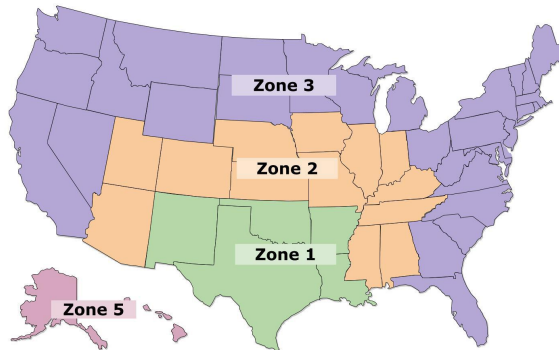

NON-WINE ITEM SHIPPING					
	Zone 1	Zone 2	Zone 3	Zone 4	Zone 5
Service Type: Ground					
0.01 - 2 lbs	\$10.00	\$11.00	\$11.00	\$12.00	\$36.00
2.01 - 3 lbs	\$11.00	\$12.00	\$13.00	\$15.00	\$45.00
3.01 - 5 lbs	\$12.00	\$14.00	\$15.00	\$17.00	\$48.00
5.01-8 lbs	\$13.00	\$16.00	\$18.00	\$20.00	\$60.00
8.01 - 10 lbs	\$14.00	\$17.00	\$20.00	\$22.00	\$70.00
10.01 - 12 lbs	\$15.00	\$19.00	\$24.00	\$27.00	\$79.00
12.01 - 15 lbs	\$16.00	\$21.00	\$29.00	\$34.00	\$88.00
15.01 - 18 lbs	\$17.00	\$22.00	\$34.00	\$39.00	\$104.00
18.01 - 21 lbs	\$18.00	\$26.00	\$38.00	\$44.00	\$117.00
21.01 - 25 lbs	\$20.00	\$30.00	\$44.00	\$52.00	\$128.00
Service Type: 2 Day					

Shipping From: West

Shipping From: East

Shipping From: North

Shipping From: South

**\*If you want to customize your shipping rates, you will need to fill out the full States and Shipping Rates worksheet.**