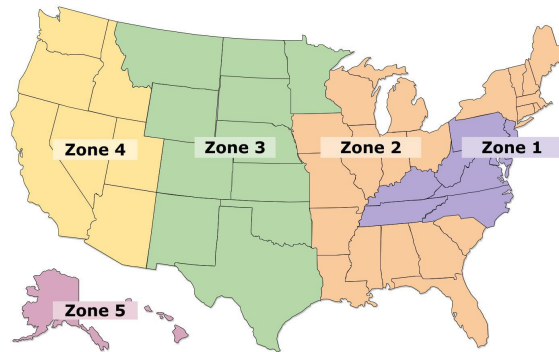

# vinSUITE Simple Shipping Rates

WINE SHIPPING					
	Zone 1	Zone 2	Zone 3	Zone 4	Zone 5
Service Type: Ground					
1-3 Bottles	\$18.00	\$20.00	\$22.00	\$25.00	N/A
4-6 Bottles	\$20.00	\$26.00	\$36.00	\$42.00	N/A
7-12 Bottles	\$36.00	\$46.00	\$64.00	\$76.00	N/A
Service Type: 2 Day					
1-3 Bottles	\$30.00	\$39.00	\$54.00	\$57.00	\$69.00
4-6 Bottles	\$42.00	\$66.00	\$99.00	\$105.00	\$108.00
7-12 Bottles	\$82.00	\$112.00	\$180.00	\$189.00	\$197.00

NON-WINE ITEM SHIPPING					
	Zone 1	Zone 2	Zone 3	Zone 4	Zone 5
Service Type: Ground					
0.01 - 2 lbs	\$10.00	\$11.00	\$11.00	\$12.00	\$36.00
2.01 - 3 lbs	\$11.00	\$12.00	\$13.00	\$15.00	\$45.00
3.01 - 5 lbs	\$12.00	\$14.00	\$15.00	\$17.00	\$48.00
5.01-8 lbs	\$13.00	\$16.00	\$18.00	\$20.00	\$60.00
8.01 - 10 lbs	\$14.00	\$17.00	\$20.00	\$22.00	\$70.00
10.01 - 12 lbs	\$15.00	\$19.00	\$24.00	\$27.00	\$79.00
12.01 - 15 lbs	\$16.00	\$21.00	\$29.00	\$34.00	\$88.00
15.01 - 18 lbs	\$17.00	\$22.00	\$34.00	\$39.00	\$104.00
18.01 - 21 lbs	\$18.00	\$26.00	\$38.00	\$44.00	\$117.00
21.01 - 25 lbs	\$20.00	\$30.00	\$44.00	\$52.00	\$128.00
Service Type: 2 Day					

Shipping From: West

Shipping From: East

Shipping From: North

Shipping From: South

**\*If you want to customize your shipping rates, you will need to fill out the full States and Shipping Rates worksheet.**